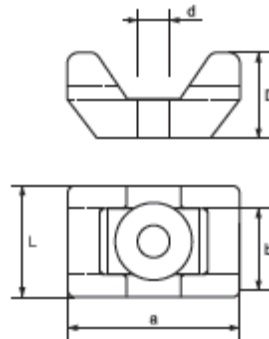

### Cable tie bases fixed with screws

Type	Colour	a (mm)	b (mm)	L (mm)	d (mm)	D (mm)	Packing (pcs)	Catalogue number
CTH-2C	white	22	16.5	9	5.8	9.5	100	500048
CTH-2C	black	22	16.5	9	5.8	9.5	100	500038

**Standard:** EN 62275:2009